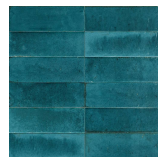

Stripes

Wand

Formate Wand 6 x 24 cm, 21 x 18,2 cm

Oberflächen glänzend

Farben

Blue 3D Swing

Blue 3D Rake

Blue

Greige 3D Rake

Greige

Off White

Off White 3D Swing

Off White 3D Rake

Caramel 3D Swing

Caramel 3D Rake

Caramel

Ocean 3D Swing

Ocean 3D Rake

Ocean

Emerald 3D Swing

Emerald 3D Rake

Emerald

Bone 3D Swing

Bone 3D Rake

Bone

Black

Forest

Green 3D Swing

Green 3D Rake

Green

White 3D Swing

White 3D Rake