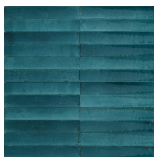

Stripes

Wand

Formate Wand 6 x 24 cm, 21 x 18,2 cm

Oberflächen glänzend

Farben

Blue 3D Swing

Blue 3D Rake

Blue

Greige 3D Rake

Greige

Off White

Off White 3D Swing

Off White 3D Rake

Caramel 3D Swing

Caramel 3D Rake

Caramel

Ocean 3D Swing

Ocean 3D Rake

Ocean

Emerald 3D Swing

Emerald 3D Rake

Emerald

Bone 3D Swing

Bone 3D Rake

Bone

Black

Forest

Green 3D Swing

Green 3D Rake

Green

White 3D Swing

White 3D Rake